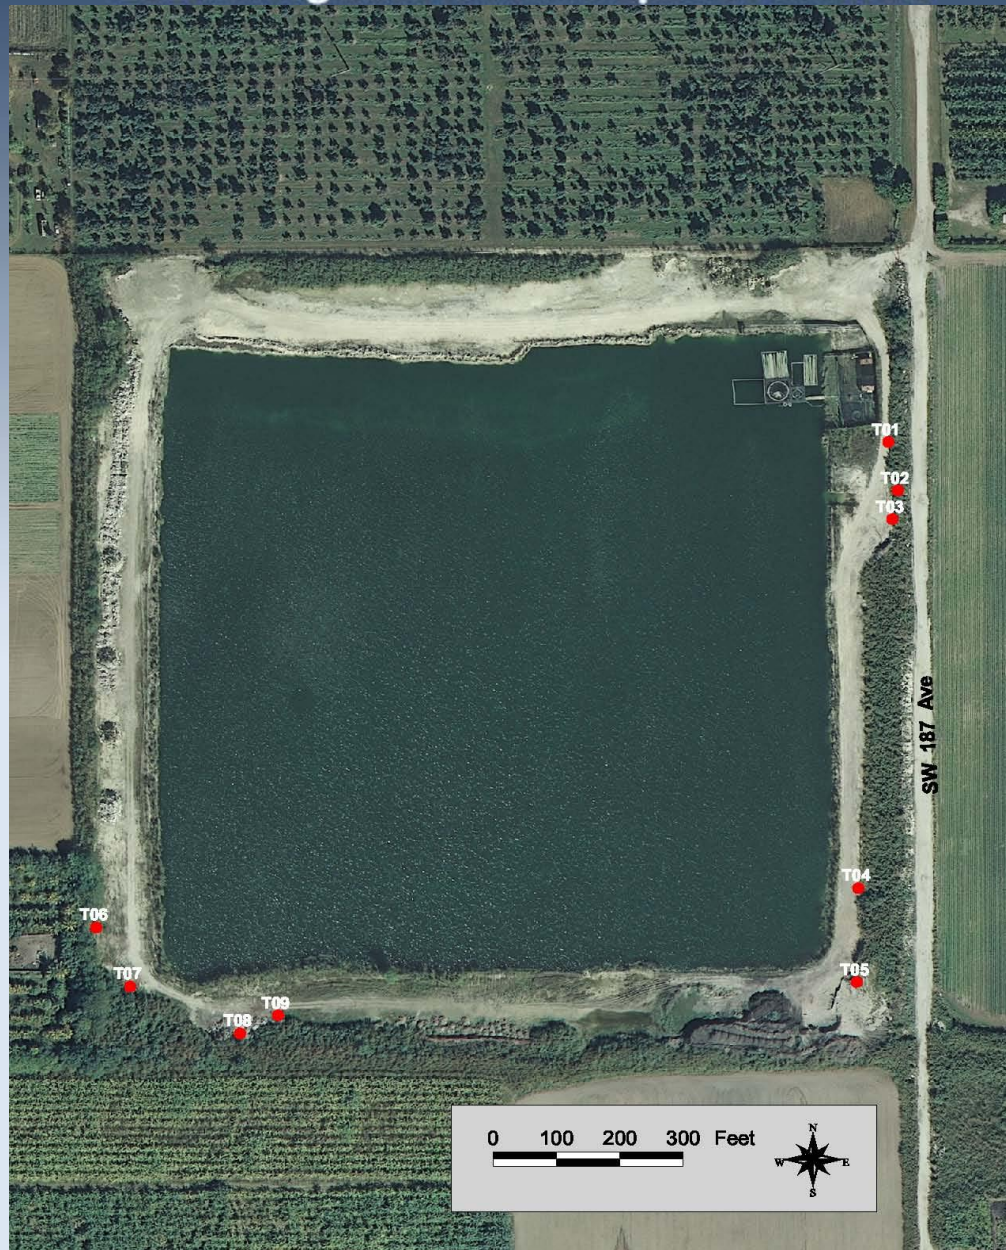

2010 Everglades Invasive Species Summit

EVERGLADES CISMA