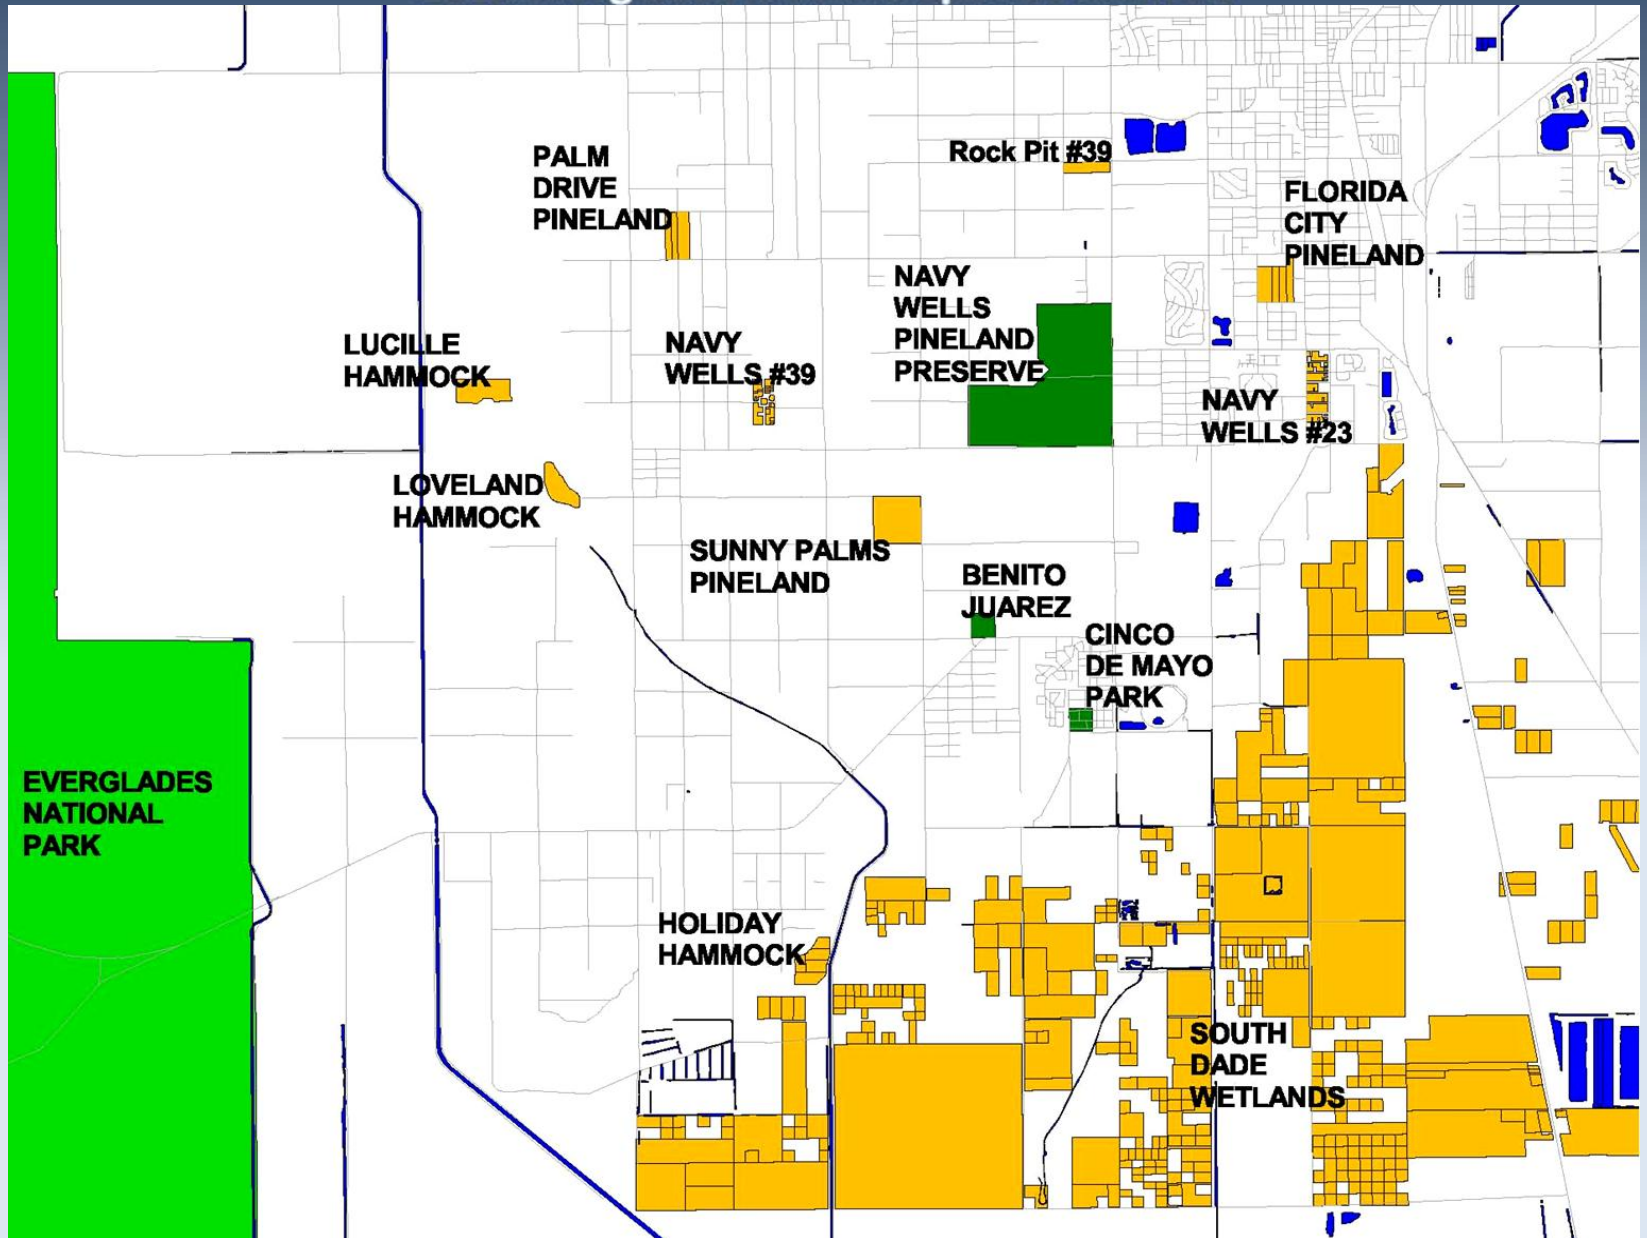

EVERGLADES CISMA

2010 Everglades Invasive Species Summit

EVERGLADES CISMA

2010 Everglades Invasive Species Summit

2009 Tegù Lizard EDRR (*Tupinambis meriana*), Florida City

EVERGLADES CISMA

The Trouble With Tegus

Tupinambis merrianae

Argentine Black and White Tegu

Tupinambis teguixin

Columbian Tegu

2010 Everglades Invasive Species Summit

EVERGLADES CISMA

Tegu Ground Zero

EVERGLADES CISMA

2010 Everglades Invasive Species Summit

EVERGLADES CISMA

2010 Everglades Invasive Species Summit

EVERGLADES CISMA

EVERGLADES CISMA

2010 Everglades Invasive Species Summit

EVERGLADES CISMA

EVERGLADES CISMA