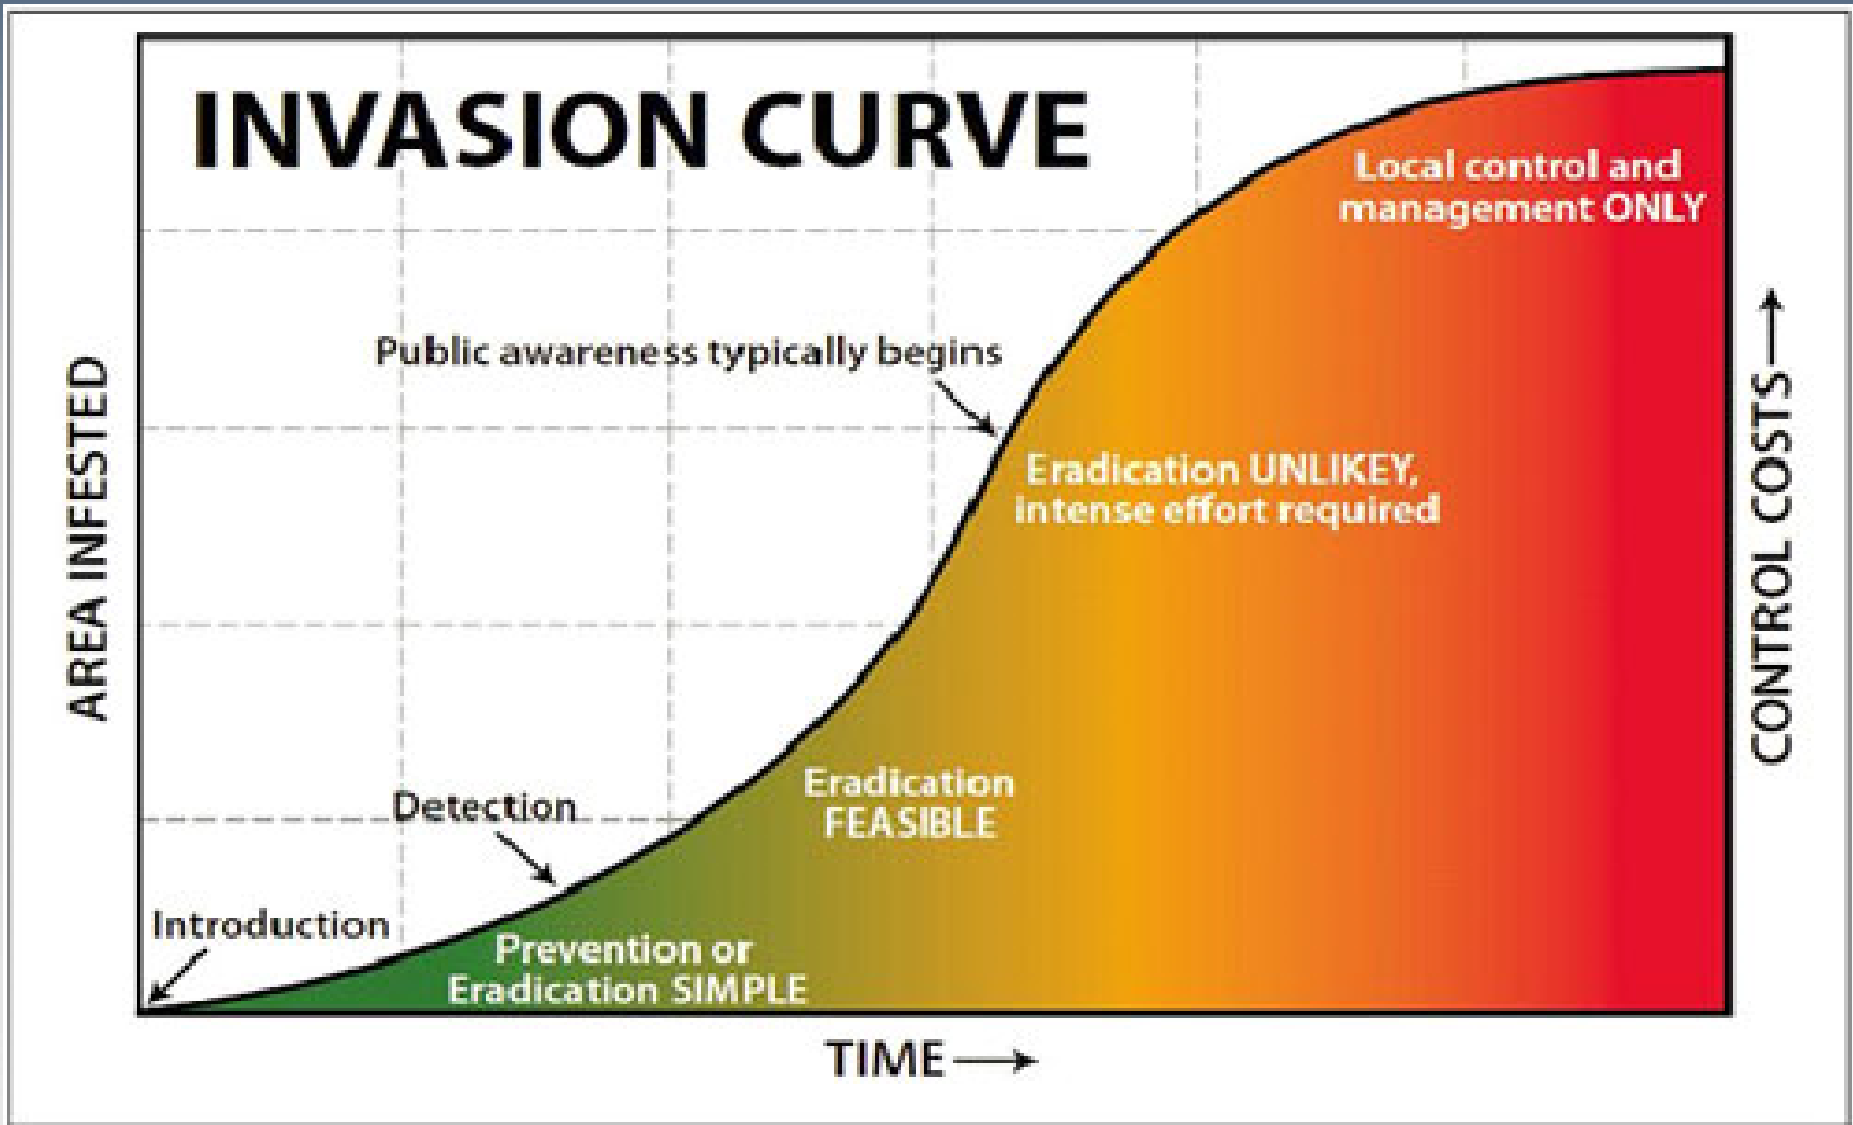

Everglades CISMA Plant Rapid Response Update