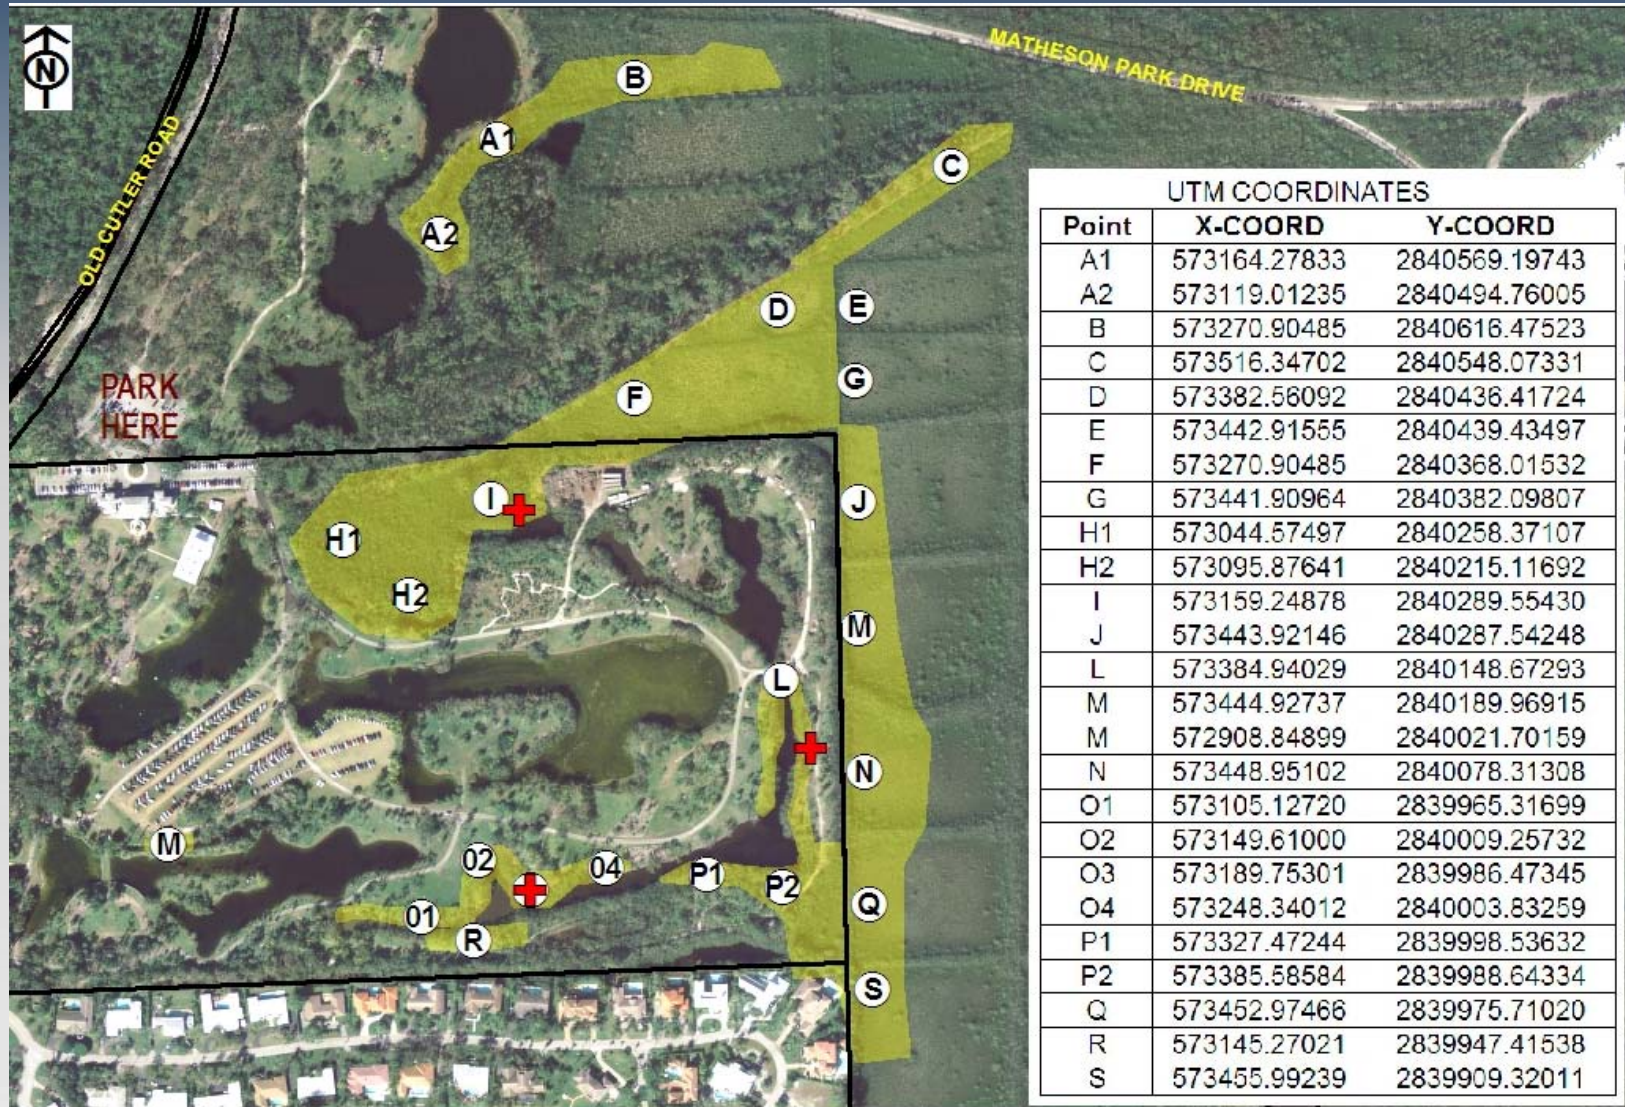

Everglades CISMA Plant Rapid Response Update

Barringtonia Racemosa

EVERGLADES CISMA

National Digital Archive
Program, Taiwan
中華人民共和國
國家科學院

Bruguiera gymnorrhiza

EVERGLADES CISMA

Lumnitzera Racemosa

Known extent of *Lumnitzera racemosa* in Fairchild Garden and Matheson Hammock

Aerial photo from 2006

JEP Update Jan2013

✚ Original Plantings, 1966-71

0 50 100 200 Meters

2013 Mikania Treatment Map

EVERGLADES CISMA

Fuirena umbellata

EVERGLADES CISMA

Fuirena umbellata

EVERGLADES CISMA

Chrysopogon aciculatus

EVERGLADES CISMA