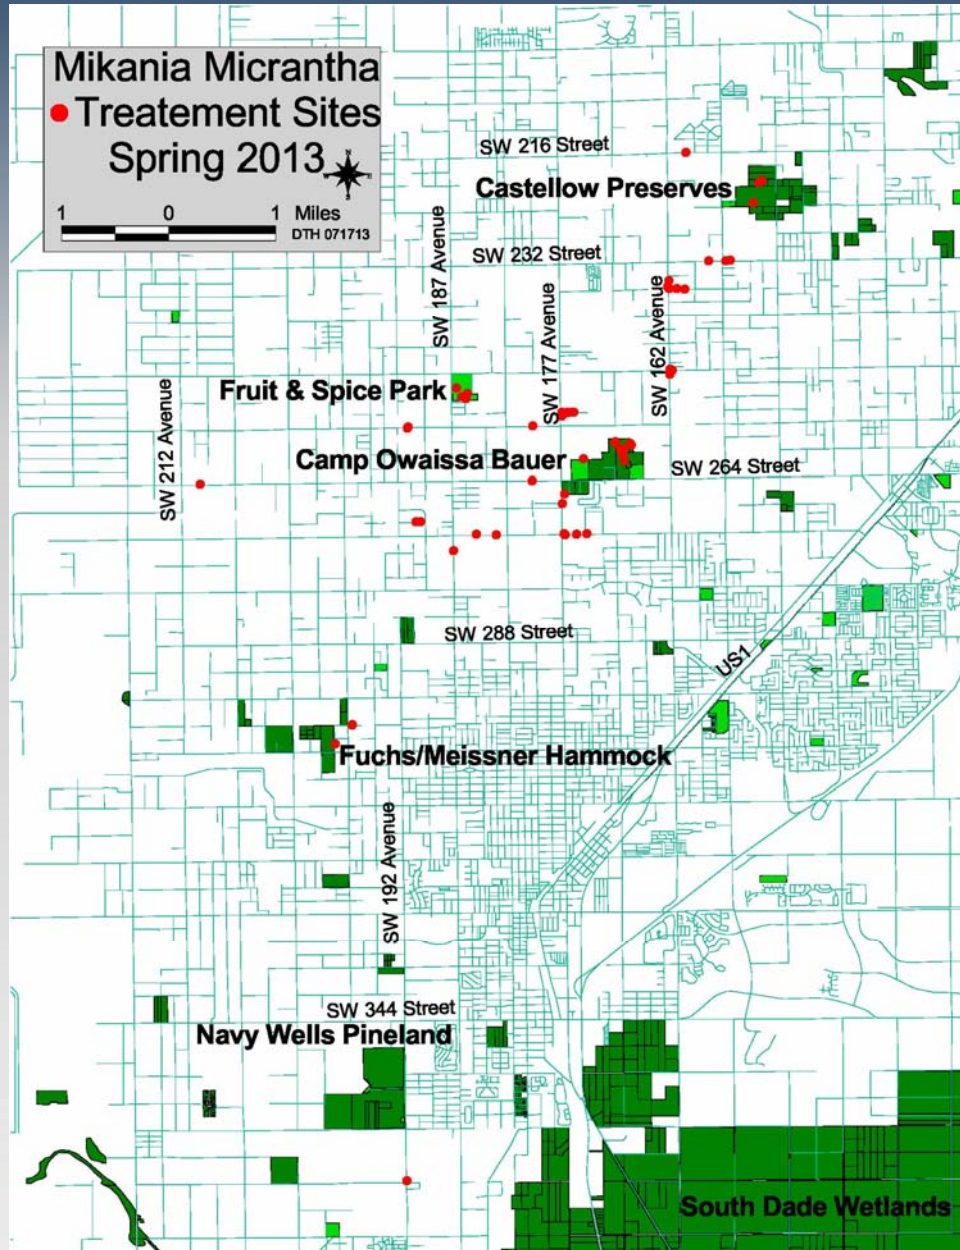

Everglades CISMA Plant Rapid Response Update

Barringtonia Racemosa

EVERGLADES CISMA

National Digital Archive
Program, Taiwan
中華人民共和國
國家科學院

Bruguiera gymnorrhiza

EVERGLADES CISMA

Lumnitzera Racemosa

Known extent of *Lumnitzera racemosa* in Fairchild Garden and Matheson Hammock

Aerial photo from 2006

JEP Update Jan2013

✚ Original Plantings, 1966-71

0 50 100 200 Meters

2013 Mikania Treatment Map

EVERGLADES CISMA

Fuirena umbellata

EVERGLADES CISMA

Fuirena umbellata

EVERGLADES CISMA

Chrysopogon aciculatus

EVERGLADES CISMA