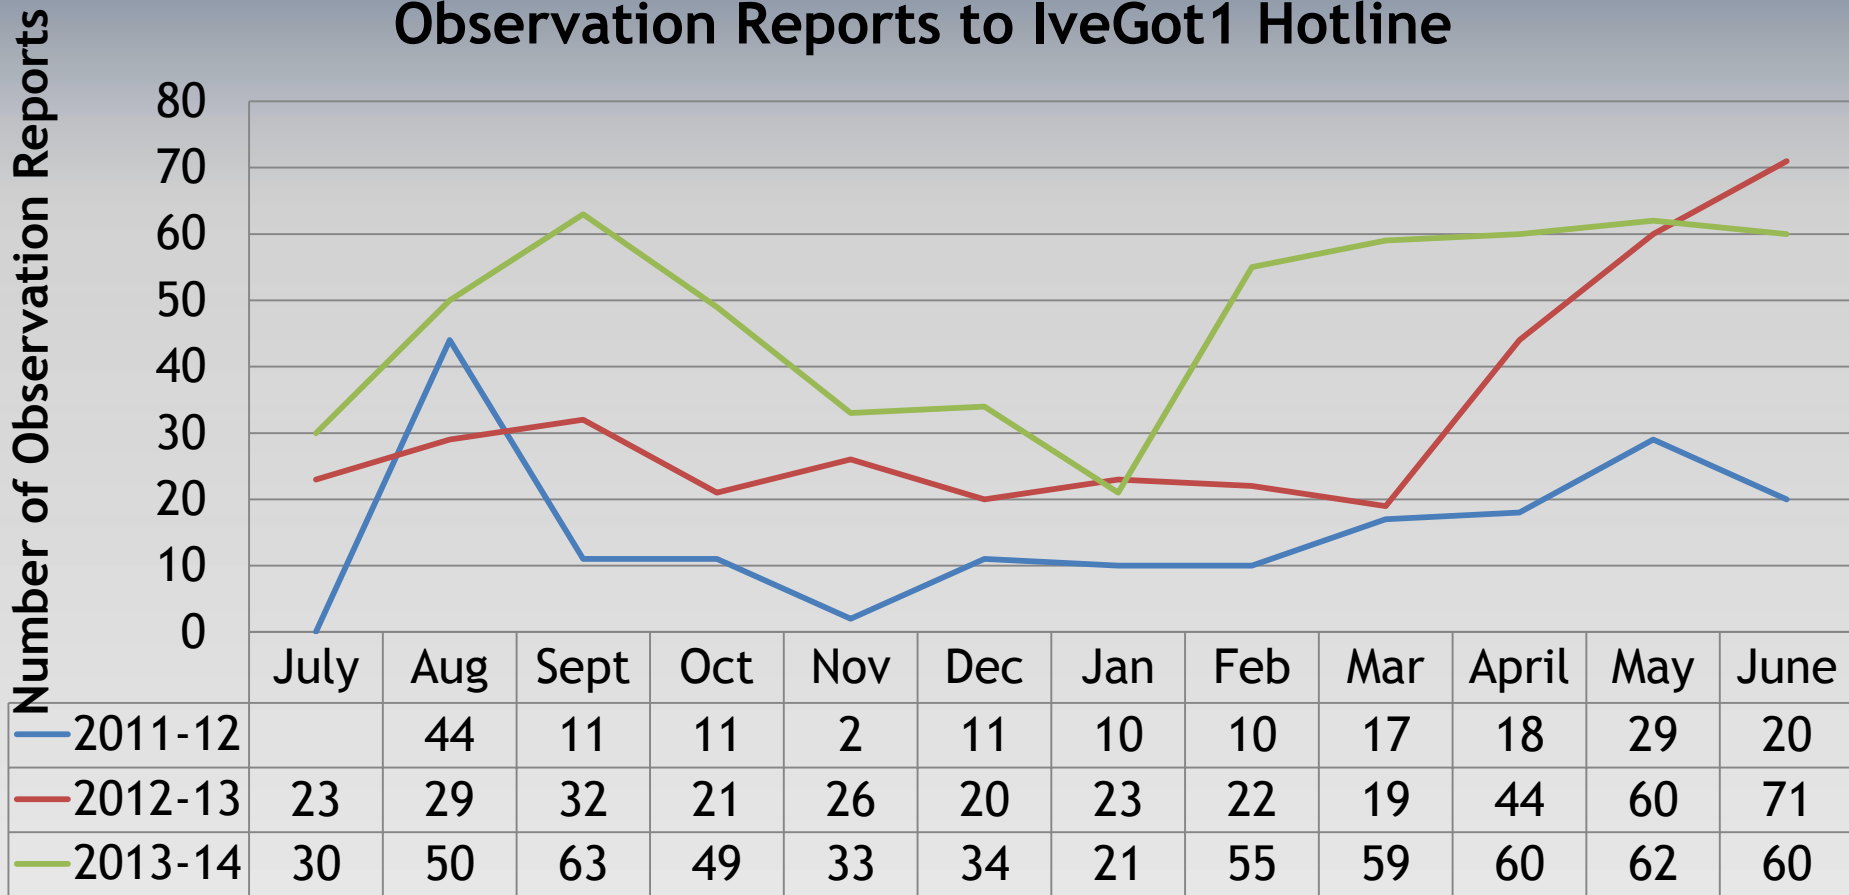

Hotline Updates

Observation Reports to IveGot1 Hotline

Hotline Updates

	Observation Reports	Pet Amnesty	Other	Total
2011 - 2012 FY	182	222	56	460
2012 - 2013 FY	390	131	243	764
2013 - 2014 FY	576	90	365	1,031
Totals	1,148	443	664	2,255