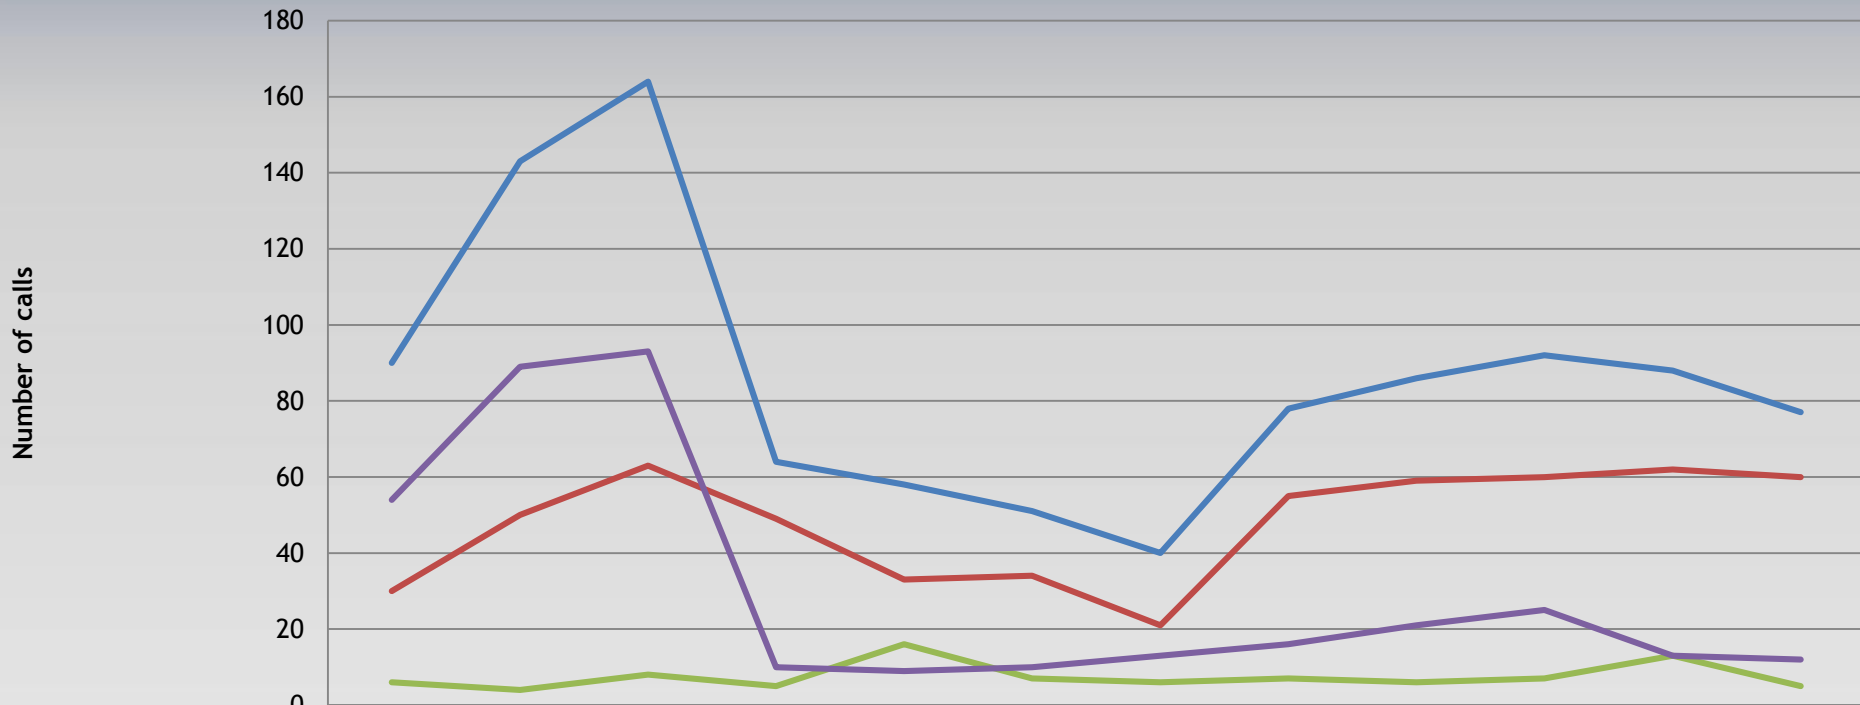

Hotline Updates

Hotline Calls July 1, 2013 - June 30, 2014

	July	Aug	Sept	Oct	Nov	Dec	Jan	Feb	Mar	April	May	June
Actual calls	90	143	164	64	58	51	40	78	86	92	88	77
Observation reports	30	50	63	49	33	34	21	55	59	60	62	60
Pet amnesty	6	4	8	5	16	7	6	7	6	7	13	5
Other	54	89	93	10	9	10	13	16	21	25	13	12