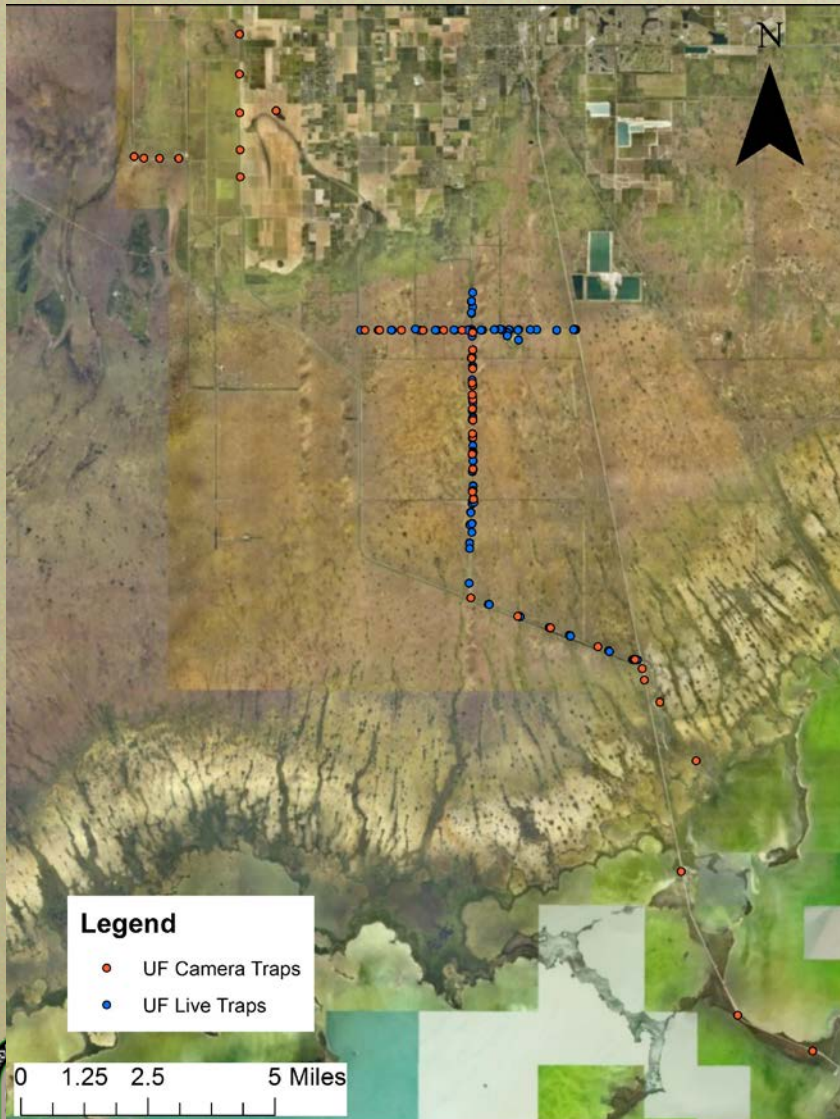

## Legend

- FPL Camera Traps
- FWC Live Traps
- UF Camera Traps
- UF Live Traps
- USGS Camera Traps
- USGS Live Traps
- FWC Trap Loan Live Traps

▨ Everglades National Park

0 2.5 5 10 Miles

N

# Nonnative Fish and Wildlife Argentine Black and White Tegus

SVL (cm)	26.2
Sex Ratio (M:F)	1.35:1
Total Captured	195
Trap Days	16,951
CPUE	0.0115

Credit: University of Florida