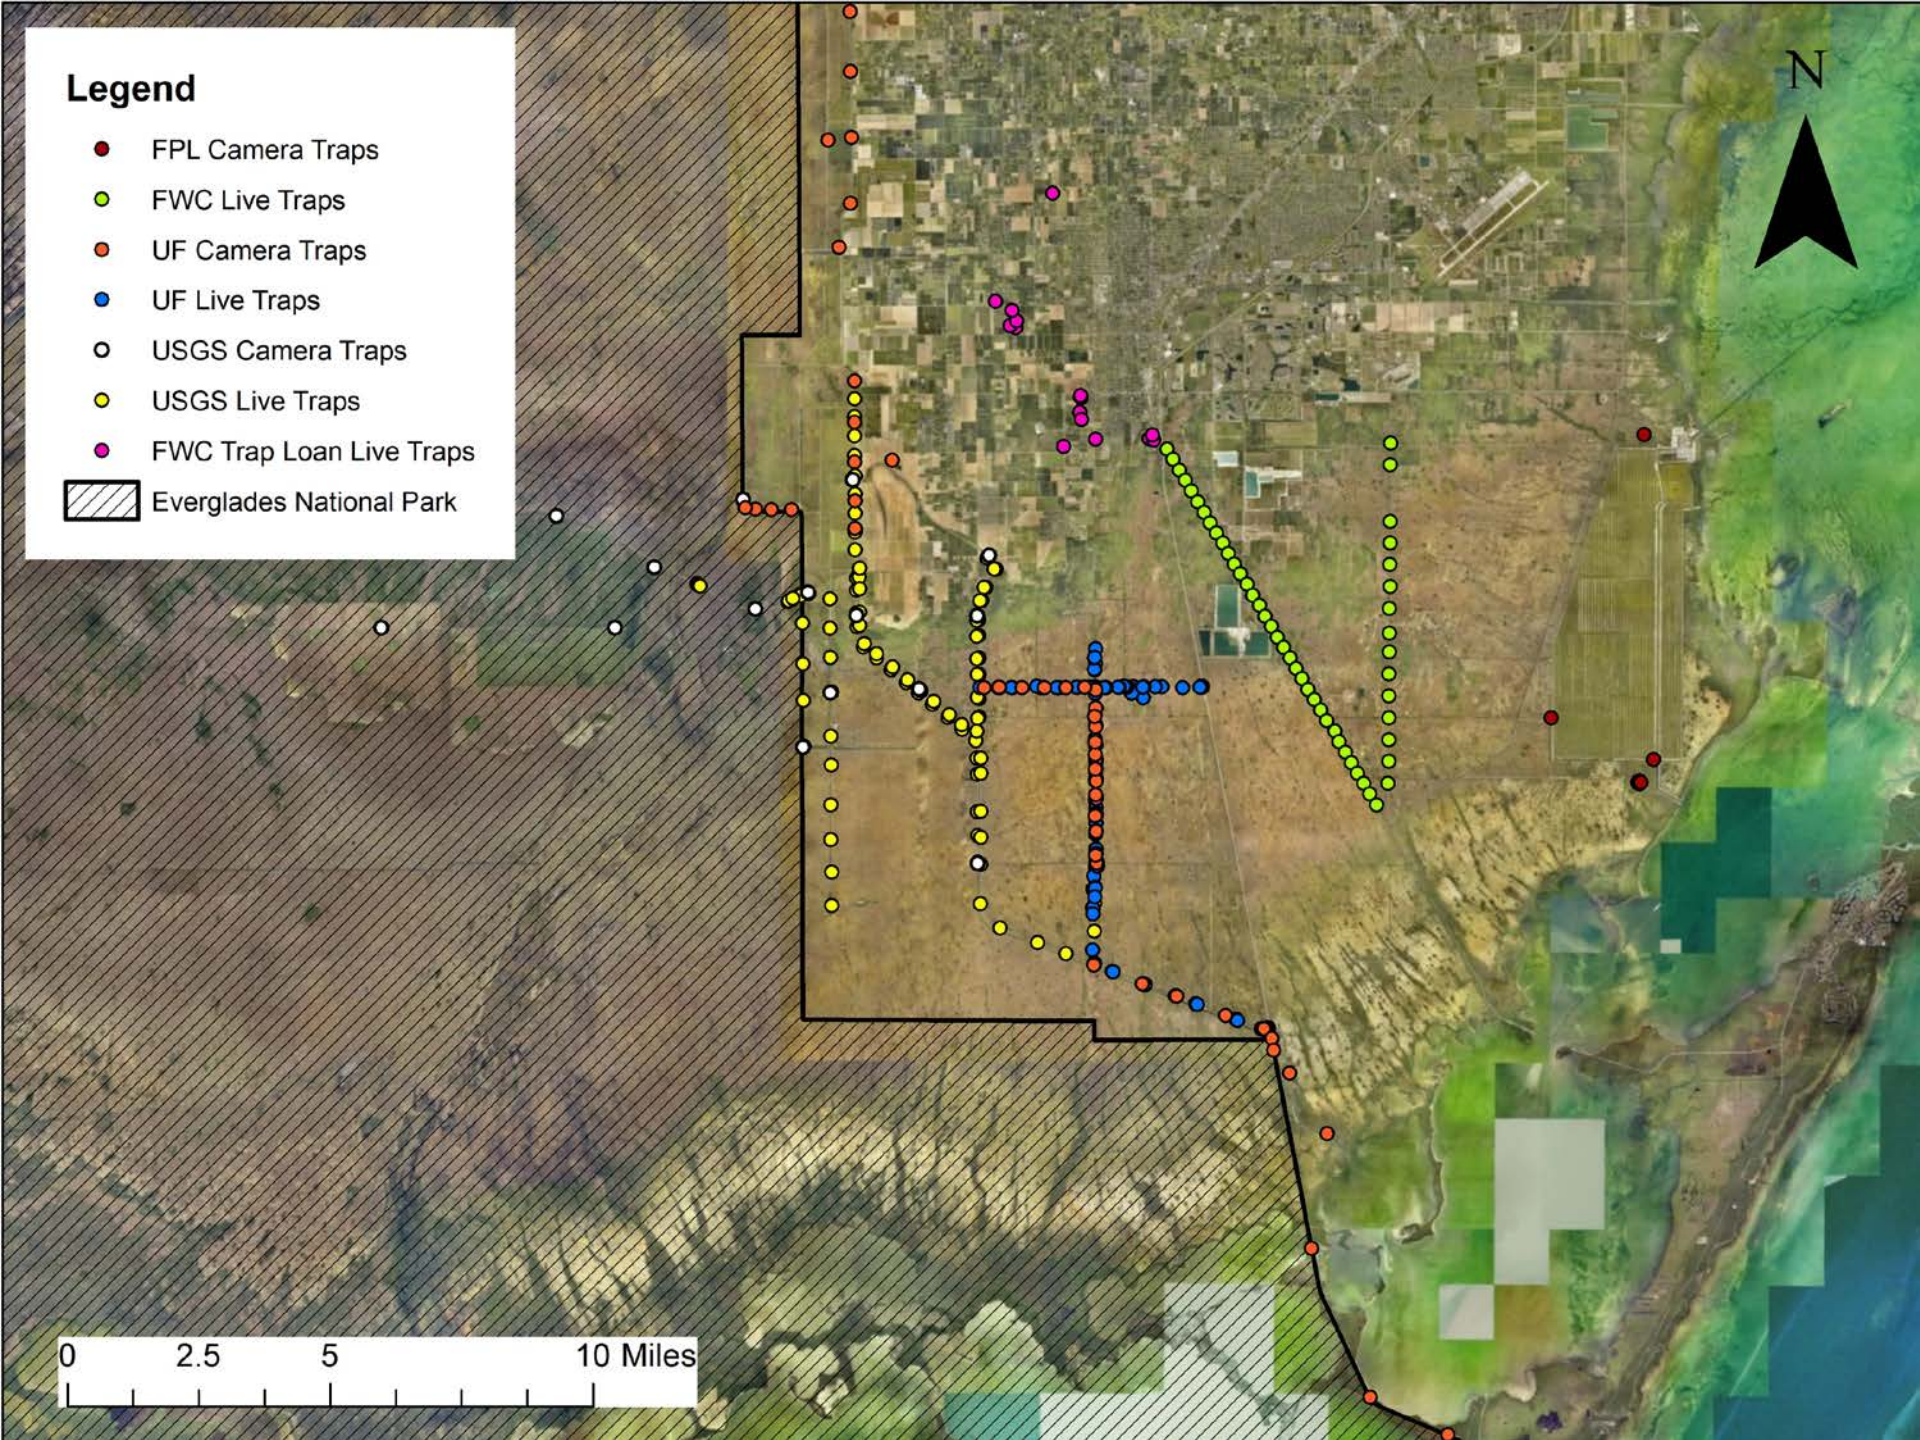

## Argentine Black and White Tegu

Tegus Removed by ECISMA Partners

## Legend

- FPL Camera Traps
- FWC Live Traps
- UF Camera Traps
- UF Live Traps
- USGS Camera Traps
- USGS Live Traps
- FWC Trap Loan Live Traps

▨ Everglades National Park

0 2.5 5 10 Miles

N