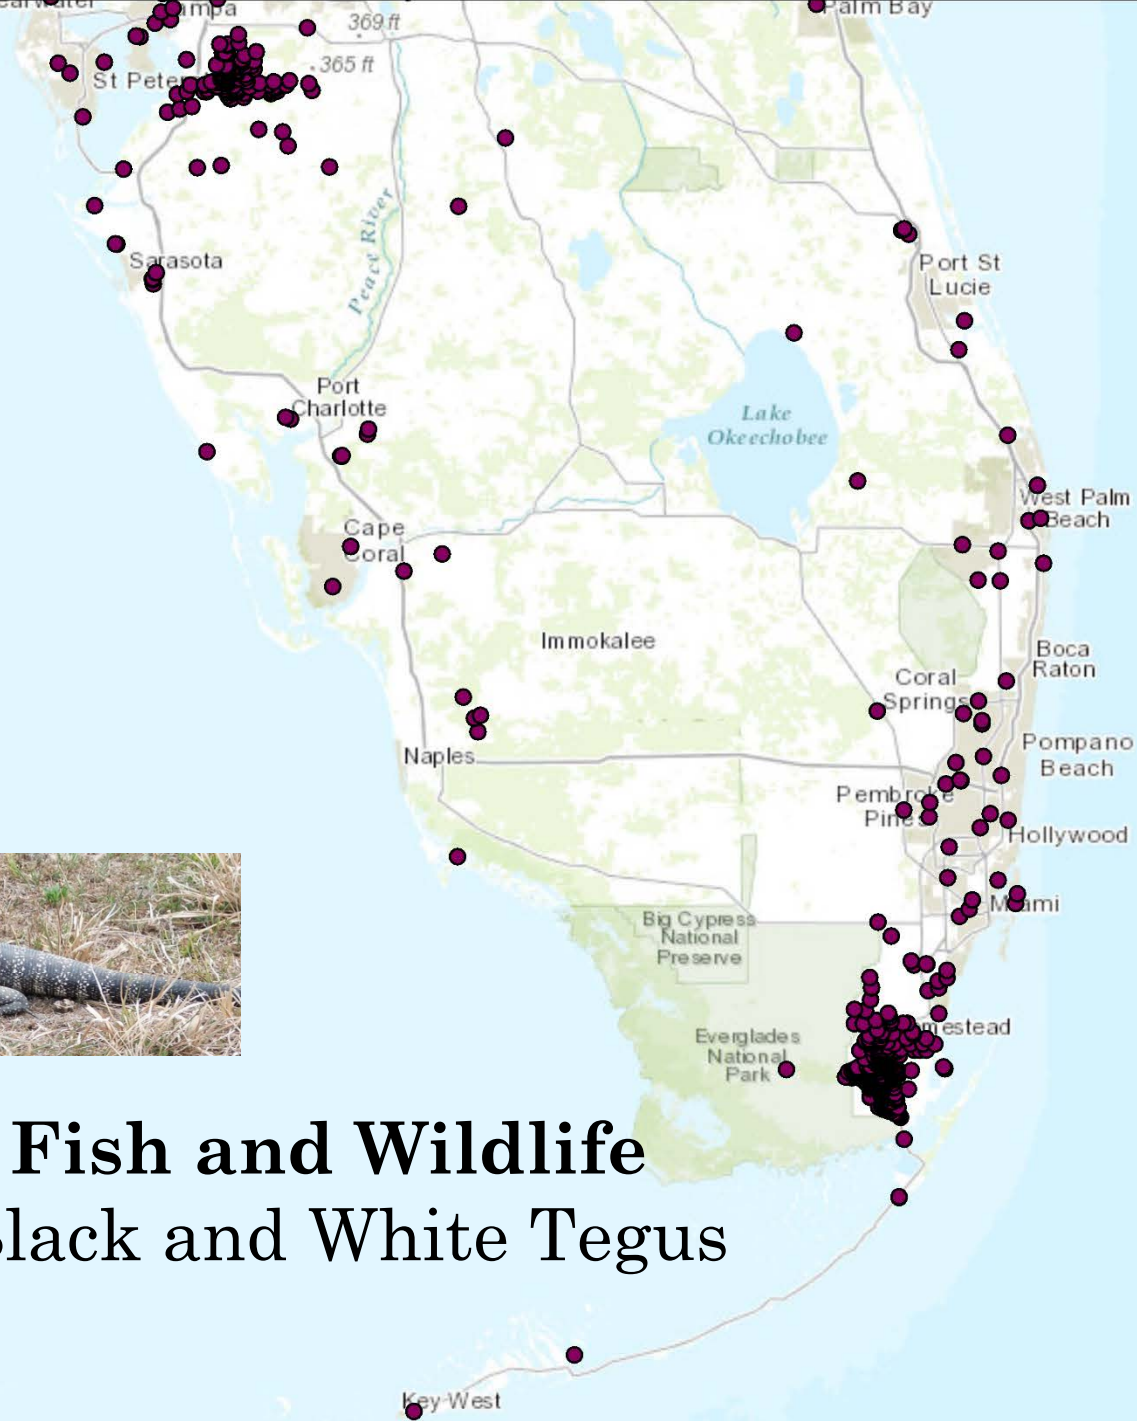

# Nonnative Fish and Wildlife Program

- FWC EDRR Updates
- Management Projects
  - Argentine Black and White Tegu (All Partners)
  - Nile Monitor
- Outreach/Pet Amnesty
- FWC Contracted Research Projects

# Nonnative Fish and Wildlife

## Argentine Black and White Tegus