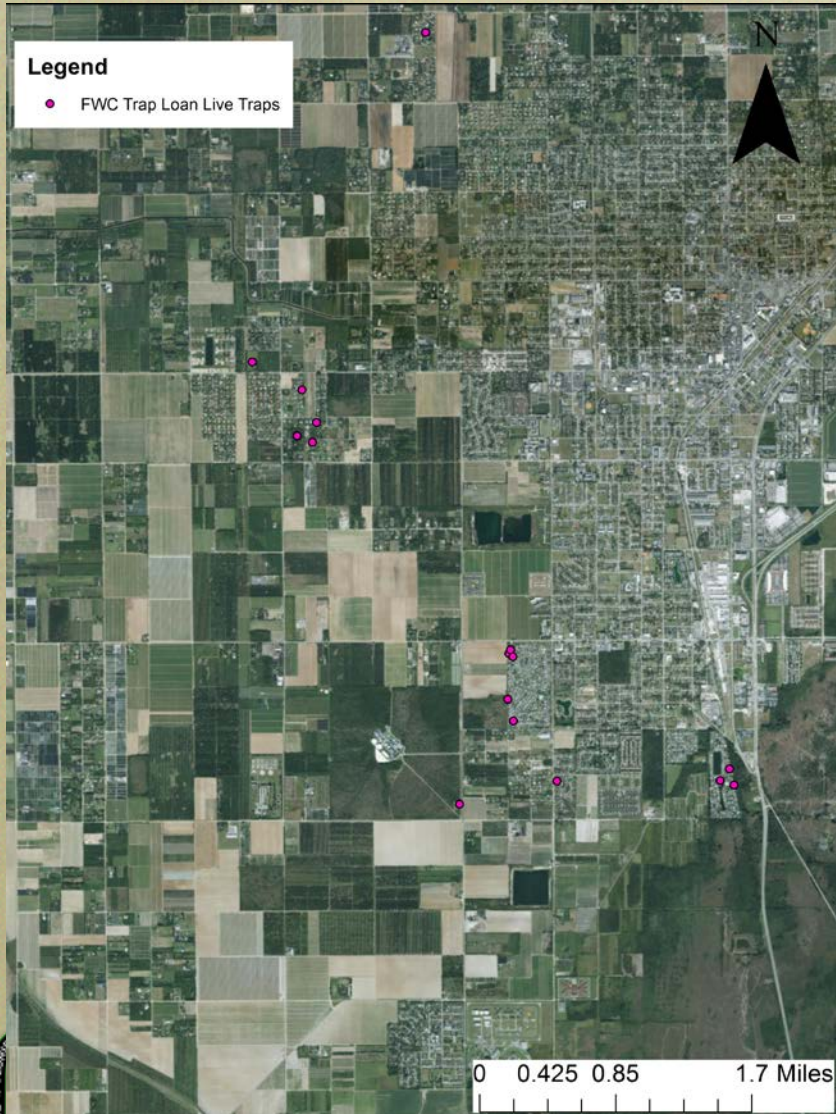

Nonnative Fish and Wildlife

Argentine Black and White Tegus