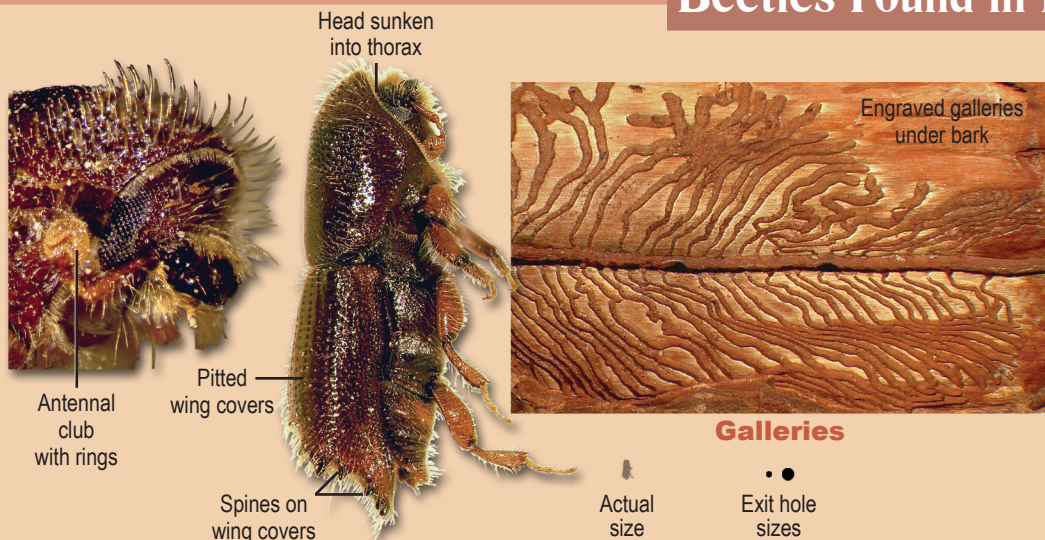

Wood-Destroying Insects

R.W. Baldwin, S.E. Thompson, T.Y. Lee, and P.G. Koehler¹

Beetles Found in Dead Wood

True Powderpost Beetles
Bostrichidae: Lyctinae

Old House Borer
Cerambycidae

False Powderpost Beetles
Bostrichidae

Deathwatch Beetles
Ptinidae

Beetles Found in Live Wood

Engraver Beetles
Curculionidae: Scolytinae

Ambrosia Beetles
Curculionidae: Platypodinae

Other Insects in Wood

Carpenter Bees
Apidae: Xylocopa

Carpenter Ants
Formicidae: Camponotus