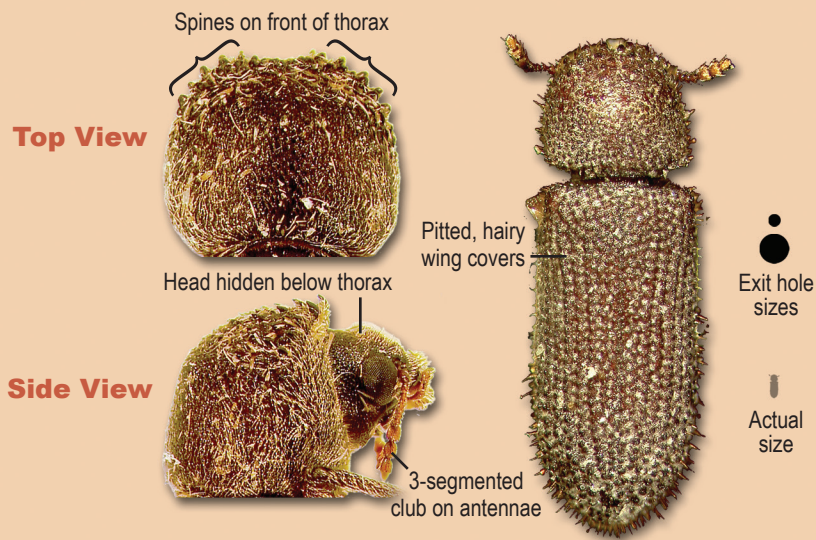

Wood-Destroying Insects

R.W. Baldwin, S.E. Thompson, T.Y. Lee, and P.G. Koehler¹

Beetles Found in Dead Wood

True Powderpost Beetles
Bostrichidae: Lyctinae

Old House Borer
Cerambycidae

False Powderpost Beetles
Bostrichidae

Deathwatch Beetles
Ptinidae

Beetles Found in Live Wood

Engraver Beetles
Curculionidae: Scolytinae

Ambrosia Beetles
Curculionidae: Platypodinae

Other Insects in Wood

Carpenter Bees
Apidae: Xylocopa

Carpenter Ants
Formicidae: Camponotus