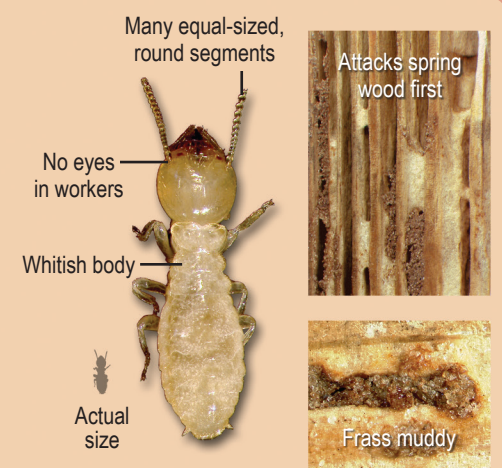

Wood-Destroying Insects

R.W. Baldwin, S.E. Thompson, T.Y. Lee, and P.G. Koehler¹

Beetles Found in Dead Wood

True Powderpost Beetles
Bostrichidae: Lyctinae

Old House Borer
Cerambycidae

False Powderpost Beetles
Bostrichidae

Deathwatch Beetles
Ptinidae

Beetles Found in Live Wood

Engraver Beetles
Curculionidae: Scolytinae

Ambrosia Beetles
Curculionidae: Platypodinae

Other Insects in Wood

Carpenter Bees
Apidae: Xylocopa

Carpenter Ants
Formicidae: Camponotus

Termites
Blattodea

Thanks to D.A. Melius and L.J. Buss for providing specimens.