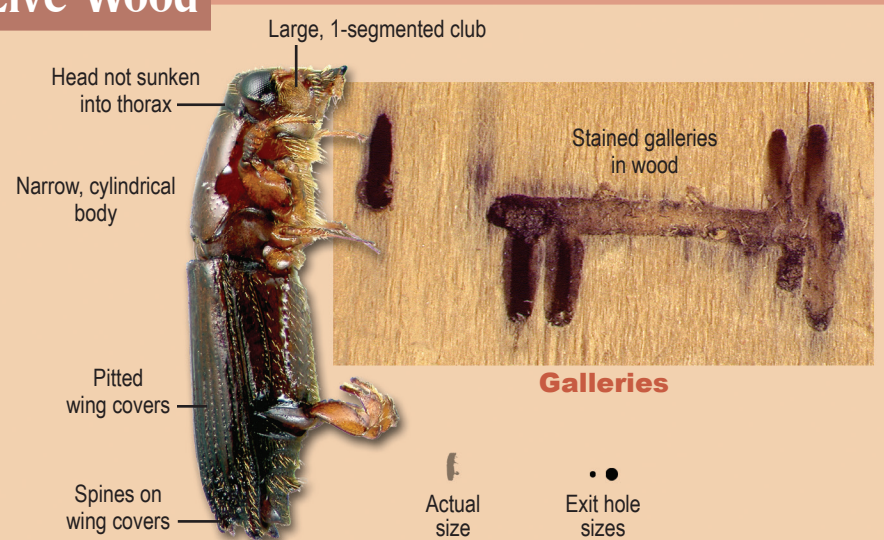

Wood-Destroying Insects

R.W. Baldwin, S.E. Thompson, T.Y. Lee, and P.G. Koehler¹

Beetles Found in Dead Wood

True Powderpost Beetles
Bostrichidae: Lyctinae

Old House Borer
Cerambycidae

False Powderpost Beetles
Bostrichidae

Deathwatch Beetles
Ptinidae

Beetles Found in Live Wood

Engraver Beetles
Curculionidae: Scolytinae

Ambrosia Beetles
Curculionidae: Platypodinae

Other Insects in Wood

Carpenter Bees
Apidae: Xylocopa

Carpenter Ants
Formicidae: Camponotus