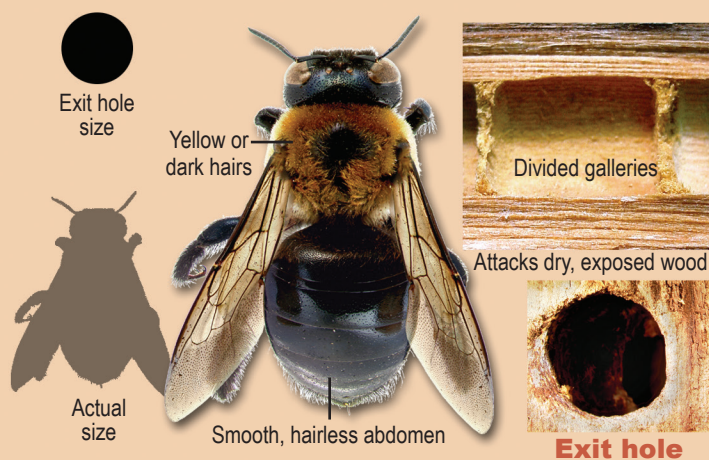

Wood-Destroying Insects

R.W. Baldwin, S.E. Thompson, T.Y. Lee, and P.G. Koehler¹

Beetles Found in Dead Wood

True Powderpost Beetles
Bostrichidae: Lyctinae

Old House Borer
Cerambycidae

False Powderpost Beetles
Bostrichidae

Deathwatch Beetles
Ptinidae

Beetles Found in Live Wood

Engraver Beetles
Curculionidae: Scolytinae

Ambrosia Beetles
Curculionidae: Platypodinae

Other Insects in Wood

Carpenter Bees
Apidae: Xylocopa

Carpenter Ants
Formicidae: Camponotus

Termites
Blattodea

Thanks to D.A. Melius and L.J. Buss for providing specimens.