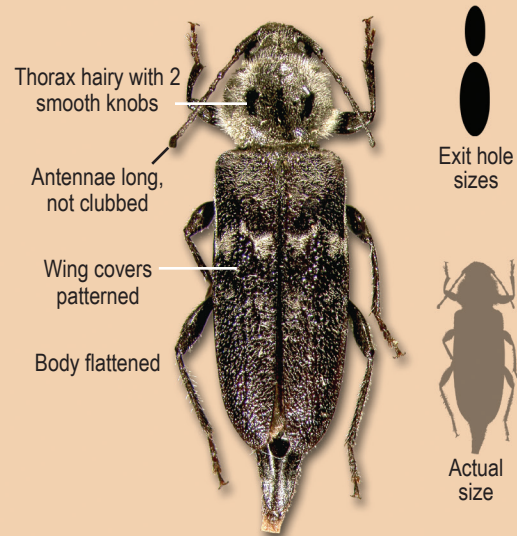

Wood-Destroying Insects

R.W. Baldwin, S.E. Thompson, T.Y. Lee, and P.G. Koehler¹

Beetles Found in Dead Wood

True Powderpost Beetles
Bostrichidae: Lyctinae

Old House Borer
Cerambycidae

False Powderpost Beetles
Bostrichidae

Deathwatch Beetles
Ptinidae

Beetles Found in Live Wood

Engraver Beetles
Curculionidae: Scolytinae

Ambrosia Beetles
Curculionidae: Platypodinae

Other Insects in Wood

Carpenter Bees
Apidae: Xylocopa

Carpenter Ants
Formicidae: Camponotus