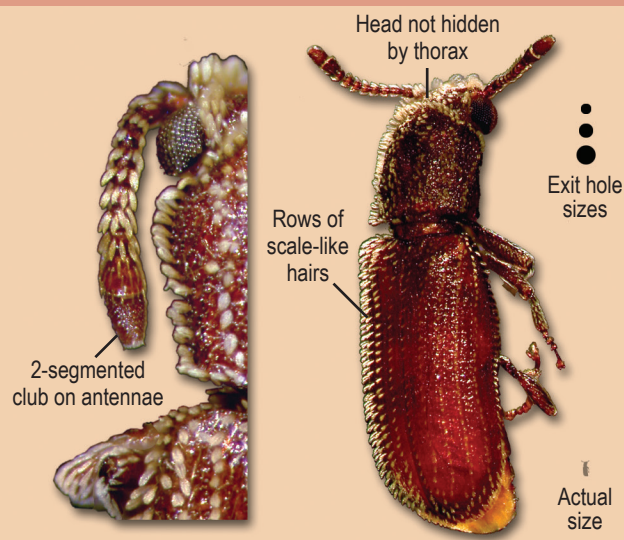

Wood-Destroying Insects

R.W. Baldwin, S.E. Thompson, T.Y. Lee, and P.G. Koehler¹

Beetles Found in Dead Wood

True Powderpost Beetles
Bostrichidae: Lyctinae

Old House Borer
Cerambycidae

False Powderpost Beetles
Bostrichidae

Deathwatch Beetles
Ptinidae

Beetles Found in Live Wood

Engraver Beetles
Curculionidae: Scolytinae

Ambrosia Beetles
Curculionidae: Platypodinae

Other Insects in Wood

Carpenter Bees
Apidae: Xylocopa

Carpenter Ants
Formicidae: Camponotus