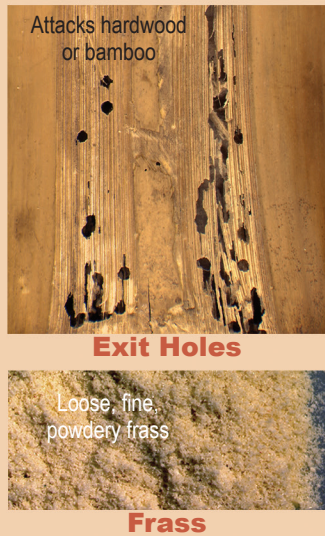

Wood-Destroying Insects

R.W. Baldwin, S.E. Thompson, T.Y. Lee, and P.G. Koehler¹

Beetles Found in Dead Wood

True Powderpost Beetles
Bostrichidae: Lyctinae

Old House Borer
Cerambycidae

False Powderpost Beetles
Bostrichidae

Deathwatch Beetles
Ptinidae

Beetles Found in Live Wood

Engraver Beetles
Curculionidae: Scolytinae

Ambrosia Beetles
Curculionidae: Platypodinae

Other Insects in Wood

Carpenter Bees
Apidae: Xylocopa

Carpenter Ants
Formicidae: Camponotus