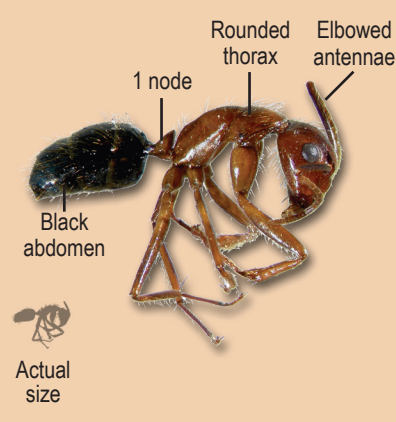

Wood-Destroying Insects

R.W. Baldwin, S.E. Thompson, T.Y. Lee, and P.G. Koehler¹

Beetles Found in Dead Wood

True Powderpost Beetles
Bostrichidae: Lyctinae

Old House Borer
Cerambycidae

False Powderpost Beetles
Bostrichidae

Deathwatch Beetles
Ptinidae

Beetles Found in Live Wood

Engraver Beetles
Curculionidae: Scolytinae

Ambrosia Beetles
Curculionidae: Platypodinae

Other Insects in Wood

Carpenter Bees
Apidae: Xylocopa

Carpenter Ants
Formicidae: Camponotus

Termites
Blattodea

Thanks to D.A. Melius and L.J. Buss for providing specimens.