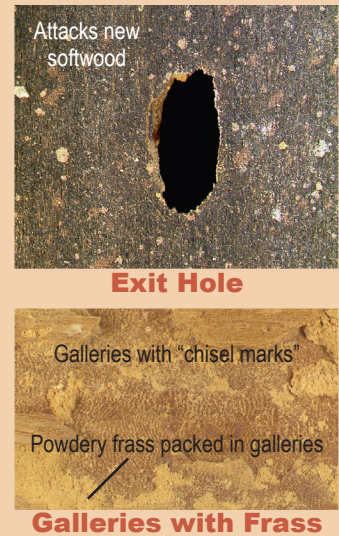

Wood-Destroying Insects

R.W. Baldwin, S.E. Thompson, T.Y. Lee, and P.G. Koehler¹

Beetles Found in Dead Wood

True Powderpost Beetles
Bostrichidae: Lyctinae

Old House Borer
Cerambycidae

False Powderpost Beetles
Bostrichidae

Deathwatch Beetles
Ptinidae

Beetles Found in Live Wood

Engraver Beetles
Curculionidae: Scolytinae

Ambrosia Beetles
Curculionidae: Platypodinae

Other Insects in Wood

Carpenter Bees
Apidae: Xylocopa

Carpenter Ants
Formicidae: Camponotus