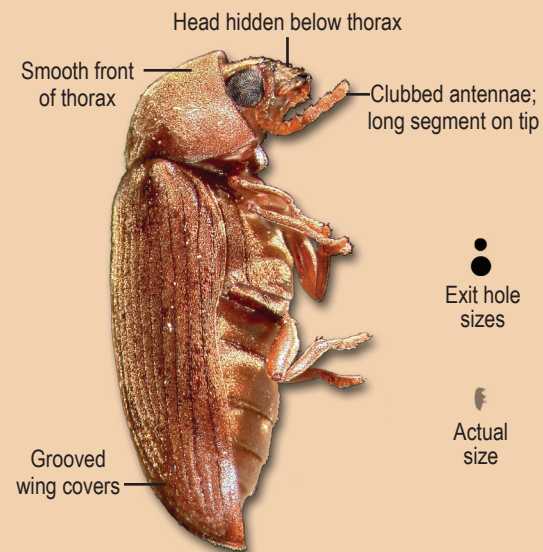

Wood-Destroying Insects

R.W. Baldwin, S.E. Thompson, T.Y. Lee, and P.G. Koehler¹

Beetles Found in Dead Wood

True Powderpost Beetles
Bostrichidae: Lyctinae

Old House Borer
Cerambycidae

False Powderpost Beetles
Bostrichidae

Deathwatch Beetles
Ptinidae

Beetles Found in Live Wood

Engraver Beetles
Curculionidae: Scolytinae

Ambrosia Beetles
Curculionidae: Platypodinae

Other Insects in Wood

Carpenter Bees
Apidae: Xylocopa

Carpenter Ants
Formicidae: Camponotus