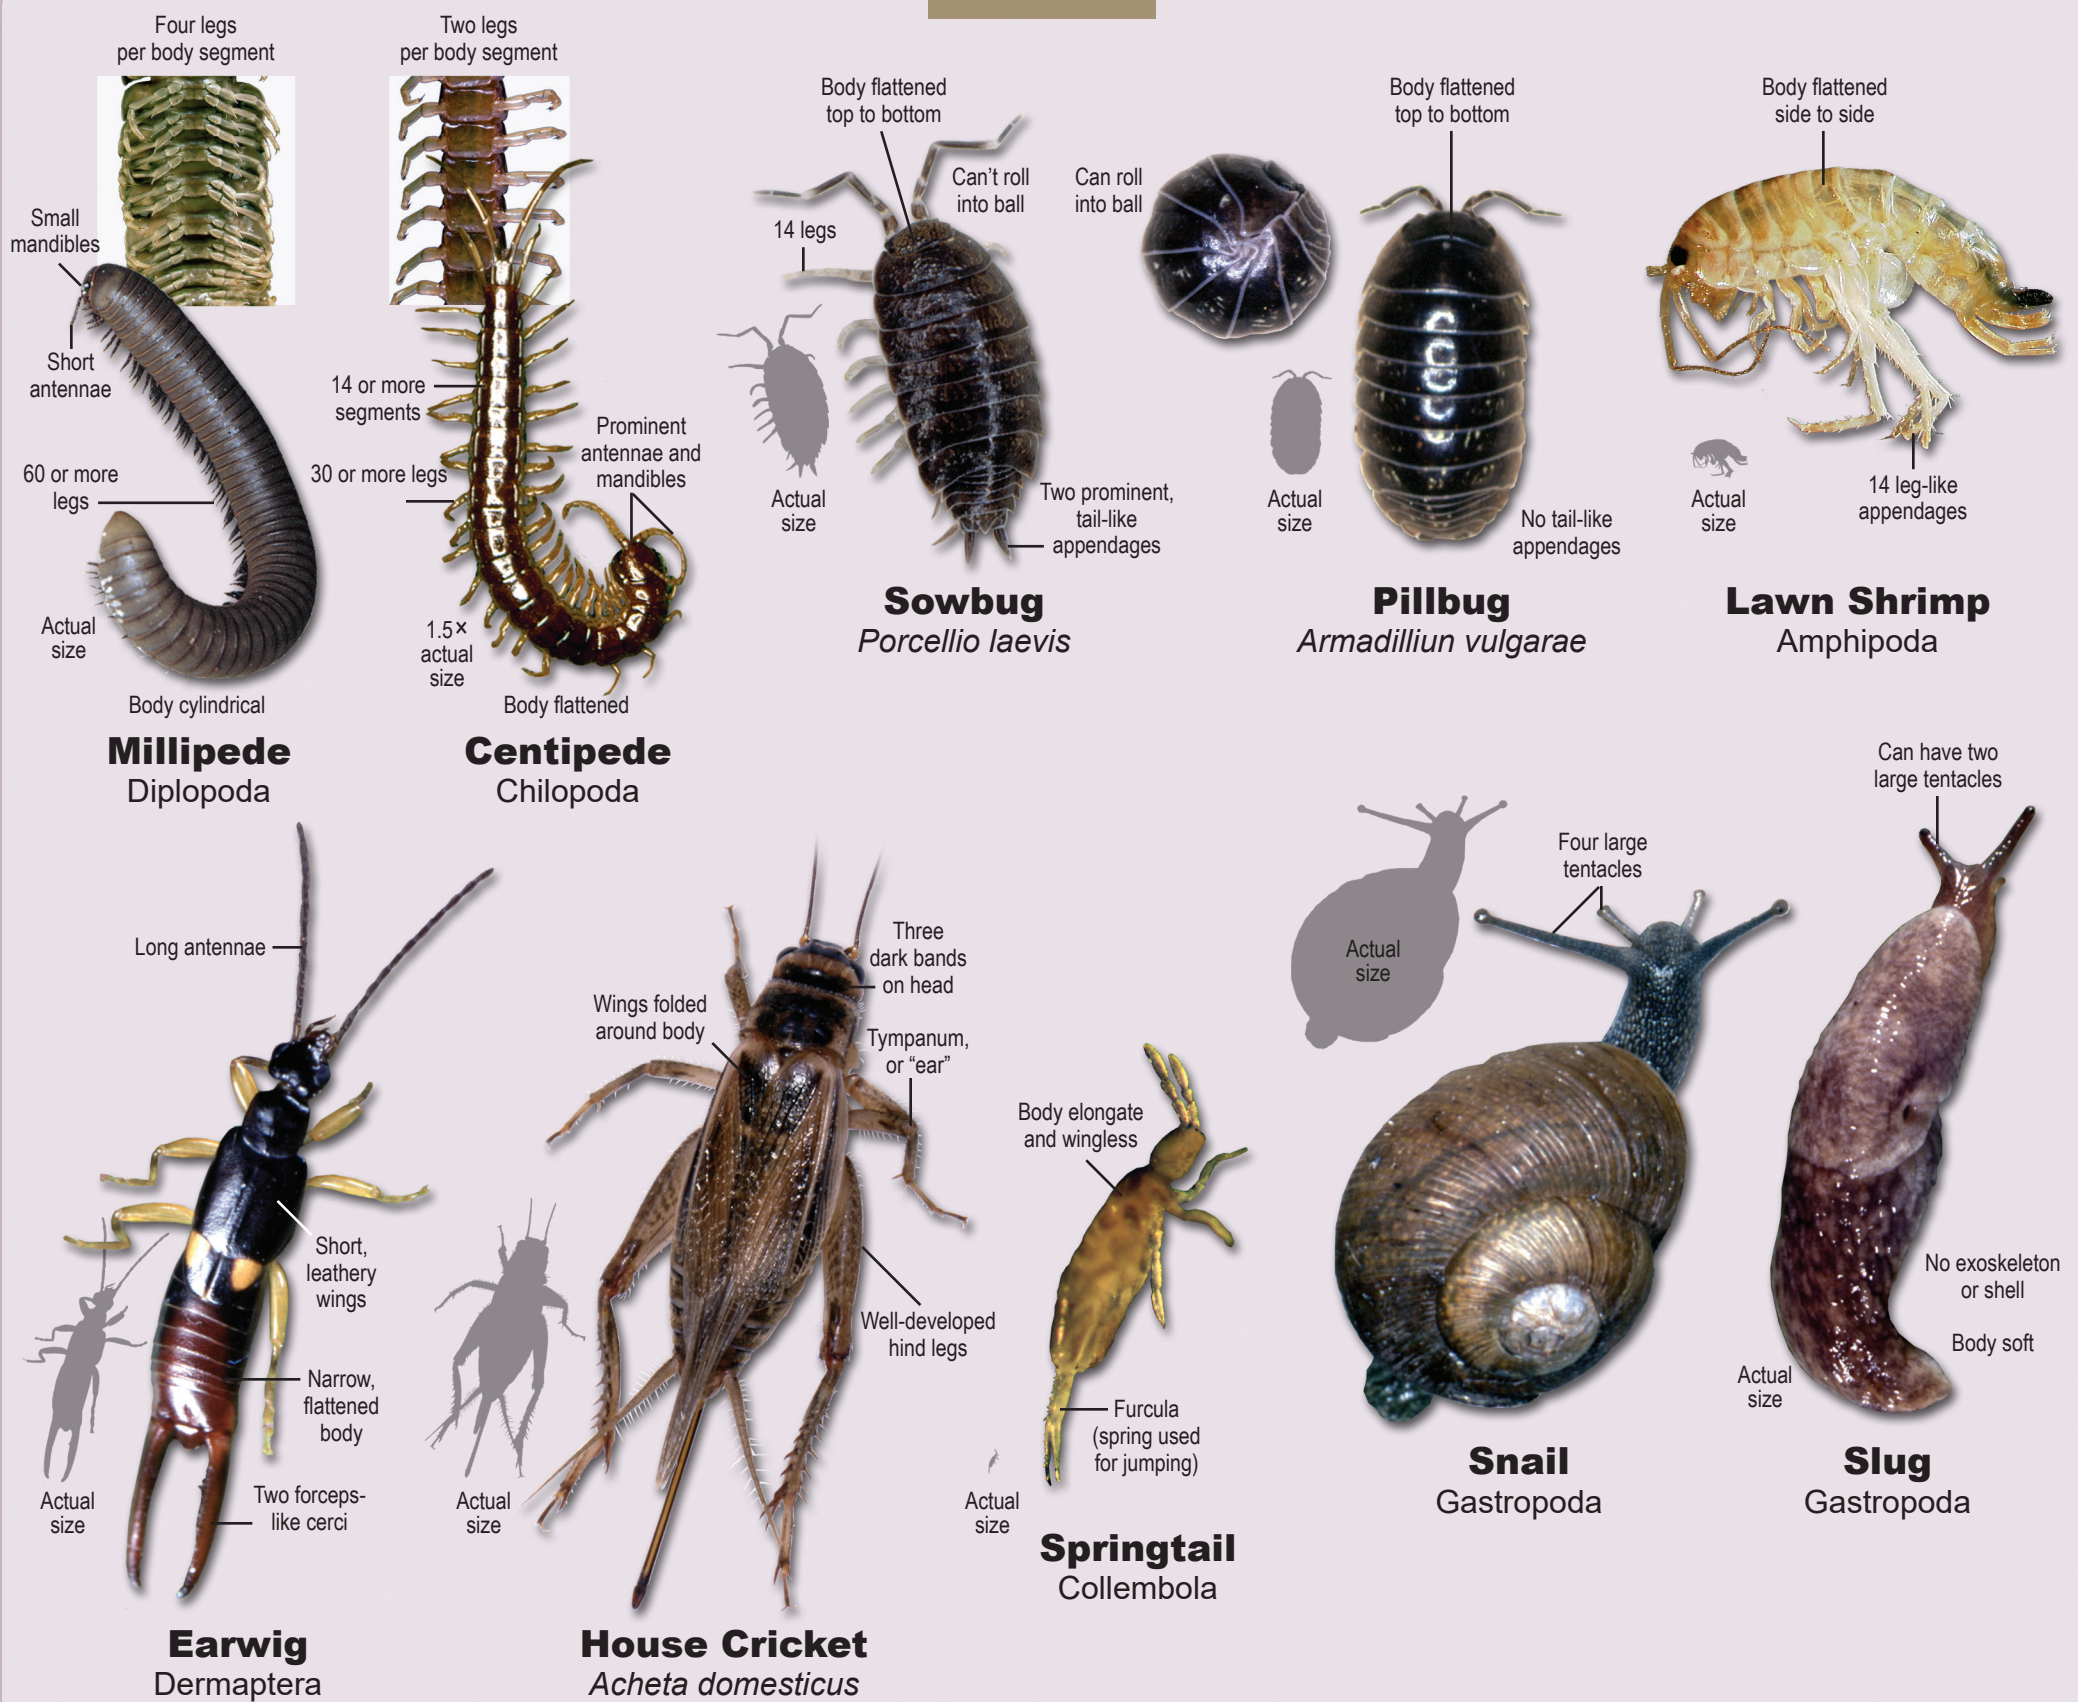

Occasional Invaders

R.W. Baldwin, S.E. Thompson, T.Y. Lee, and P.G. Koehler¹

In Mulch

In House

Other